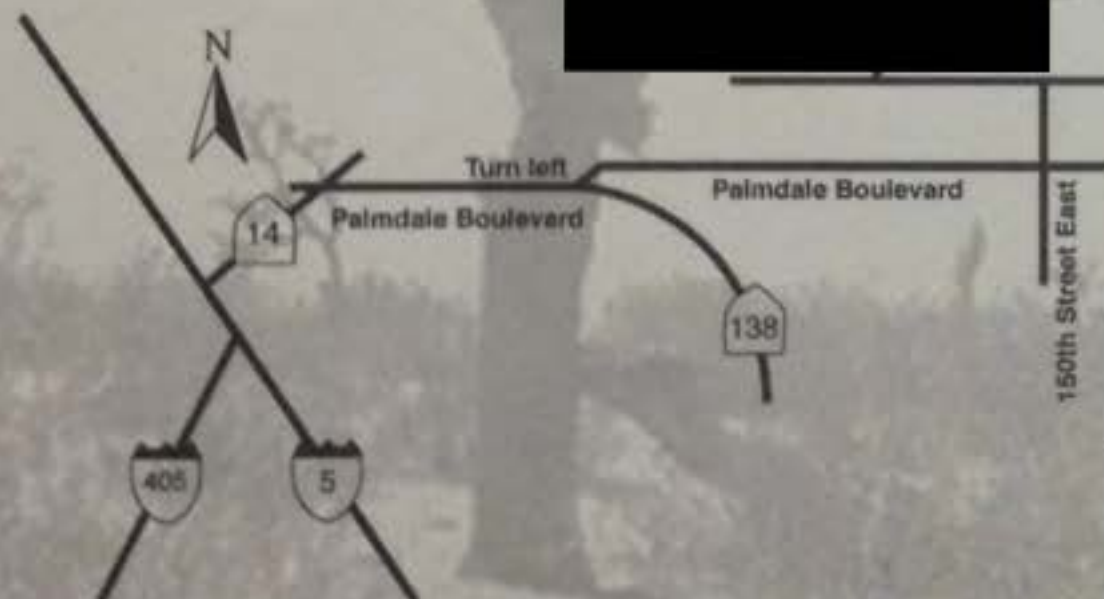

The ' [REDACTED] ' is a professional film set,
designed and built for Feature Film, TV Commercial
and Still Photography.

A taste of old Route 66, complete with a weathered
gas station, a classic roadstop diner and a 50's motel.

We're located only one hour out of Los Angeles, on
the [REDACTED] corner of [REDACTED] and [REDACTED]
near the city of Palmdale.

The ' [REDACTED] ' is surrounded by picturesque deserts,
mountains and highways.

For information please call [REDACTED] and
visit our website at <http://www.[REDACTED].com>